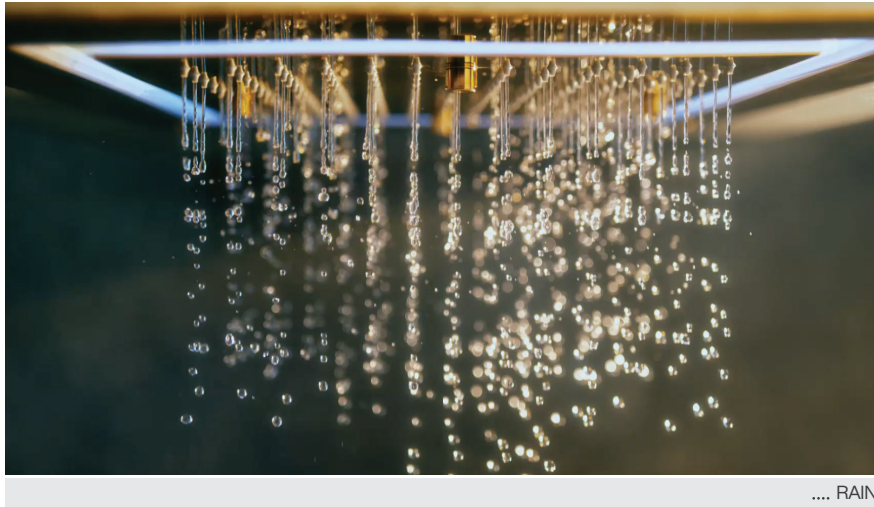

New Duoflo Ceiling Showers

Two modes, two shapes, too good.

The new Duoflo range of showers from Jaquar add a new dimension to your showering. Each offers a choice of two relaxing modes – Rain and Mist, or Rain and Waterfall. They also feature Chromotherapy light to let you add healing colour to your shower experience. Jaquar Duoflo showers are available in square and round shapes and a variety of colour finishes to suit every premium bath's aesthetics.

Features:

- Stainless steel AISI 304 body
- Remote-operated healing Chromotherapy light
- Available in Round and Square shapes
- 2-functions in each - Rain + Mist or Rain + Waterfall
- Patented inverted riveting technology for leak proof showering even at high water pressures
- Ceiling mounted showers for enhanced aesthetics
- Rubit cleaning technology to clear scale deposits from nozzles with ease
- Adaptable for Green Building norms

Rain + Mist

OHS-CHR-1675

Duoflow Round Shape 450mm AISI 304 stainless steel with RGB LED light remote control & installation kit for false ceiling

- Chromotherapy (RGB): LED x 0.23W with 12V Power Supply (SMPS) Including Controller, connecting to AC 100-240V, 50-60Hz
- 2-functions
- Rain • 4 X Mist

Rain + Waterfall

OHS-CHR-1677

Duoflow Round Shape 450mm AISI 304 stainless steel with RGB LED light remote control & installation kit for false ceiling

- Chromotherapy (RGB): LED x 0.23W with 12V Power Supply (SMPS) Including Controller, connecting to AC 100-240V, 50-60Hz
- 2-functions
- Rain • Waterfall