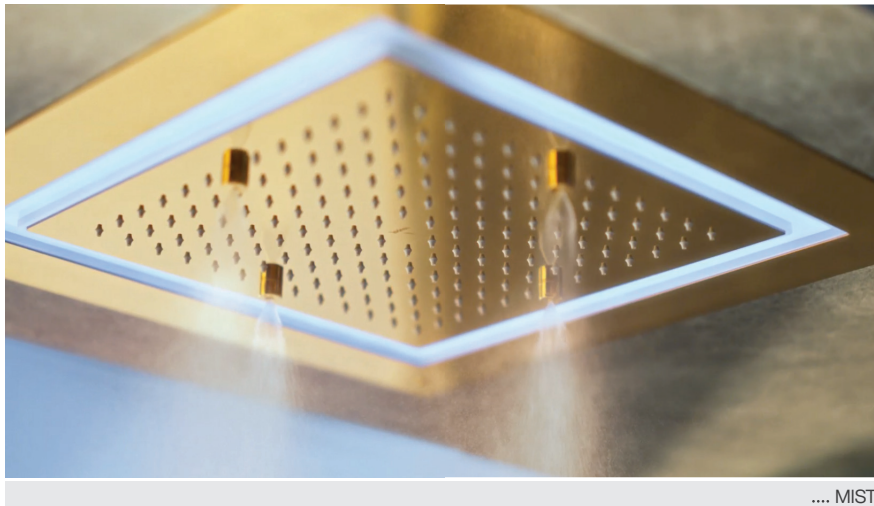

New Duoflo Ceiling Showers

Two modes, two shapes, too good.

The new Duoflo range of showers from Jaquar add a new dimension to your showering. Each offers a choice of two relaxing modes – Rain and Mist, or Rain and Waterfall. They also feature Chromotherapy light to let you add healing colour to your shower experience. Jaquar Duoflo showers are available in square and round shapes and a variety of colour finishes to suit every premium bath's aesthetics.

Features:

- Stainless steel AISI 304 body
- Remote-operated healing Chromotherapy light
- Available in Round and Square shapes
- 2-functions in each - Rain + Mist or Rain + Waterfall
- Patented inverted riveting technology for leak proof showering even at high water pressures
- Ceiling mounted showers for enhanced aesthetics
- Rubit cleaning technology to clear scale deposits from nozzles with ease
- Adaptable for Green Building norms

Rain + Mist

OHS-CHR-1675

Duoflow Round Shape 450mm AISI 304 stainless steel with RGB LED light remote control & installation kit for false ceiling

- Chromotherapy (RGB): LED x 0.23W with 12V Power Supply (SMPS) Including Controller, connecting to AC 100-240V, 50-60Hz
- 2-functions
- Rain • 4 X Mist

Rain + Waterfall

OHS-CHR-1677

Duoflow Round Shape 450mm AISI 304 stainless steel with RGB LED light remote control & installation kit for false ceiling

- Chromotherapy (RGB): LED x 0.23W with 12V Power Supply (SMPS) Including Controller, connecting to AC 100-240V, 50-60Hz
- 2-functions
- Rain • Waterfall