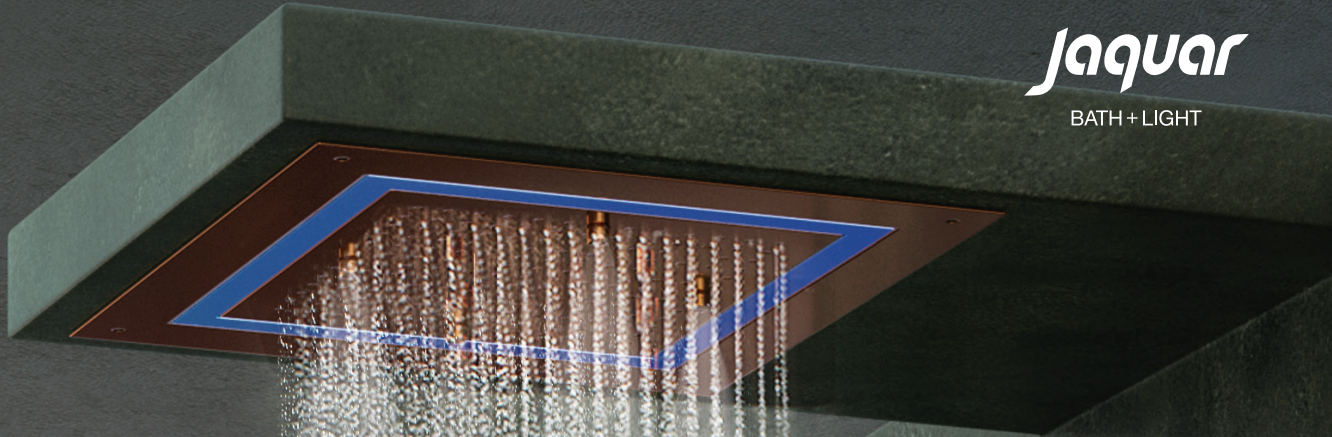

Jaquar

BATH+LIGHT

Introducing

DU@FLO

Ceiling Showers

ENJOY A CHOICE OF
TWO FLOWS TOGETHER.

Rain + Water fall

Rain + Mist